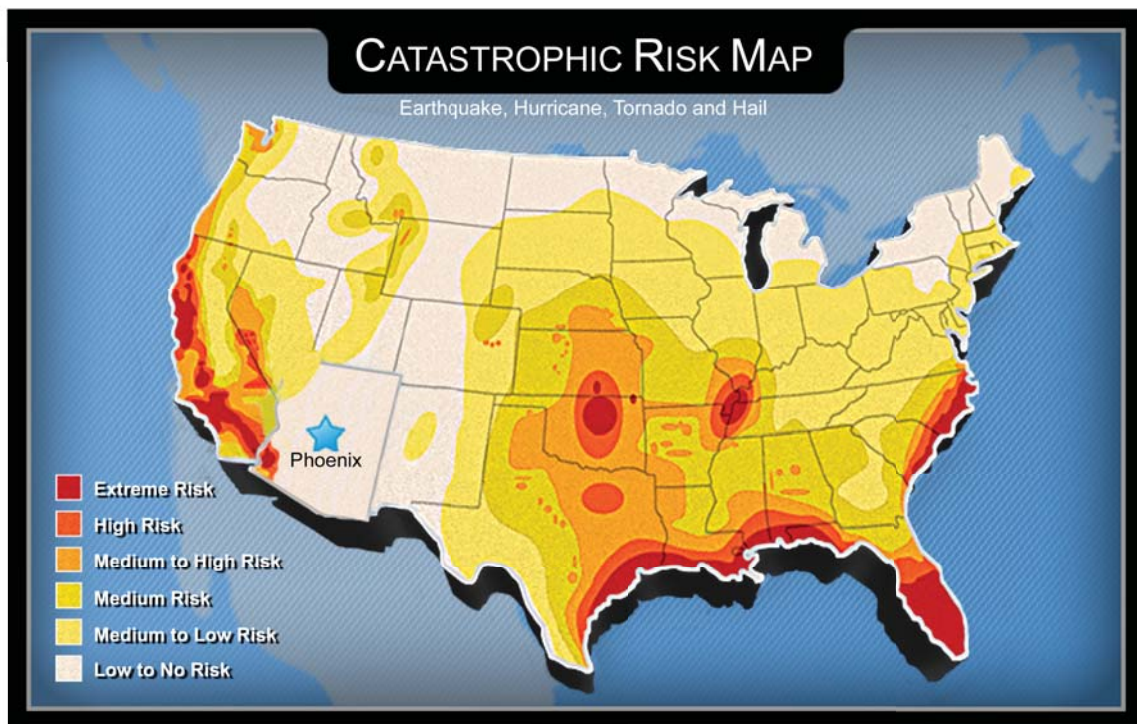

Flexible colocation options:

- Dedicated colocation cabinets
- Dedicated conditioned suites of up to 30,000+ sq. ft.

Contact Sales for more customized solutions.